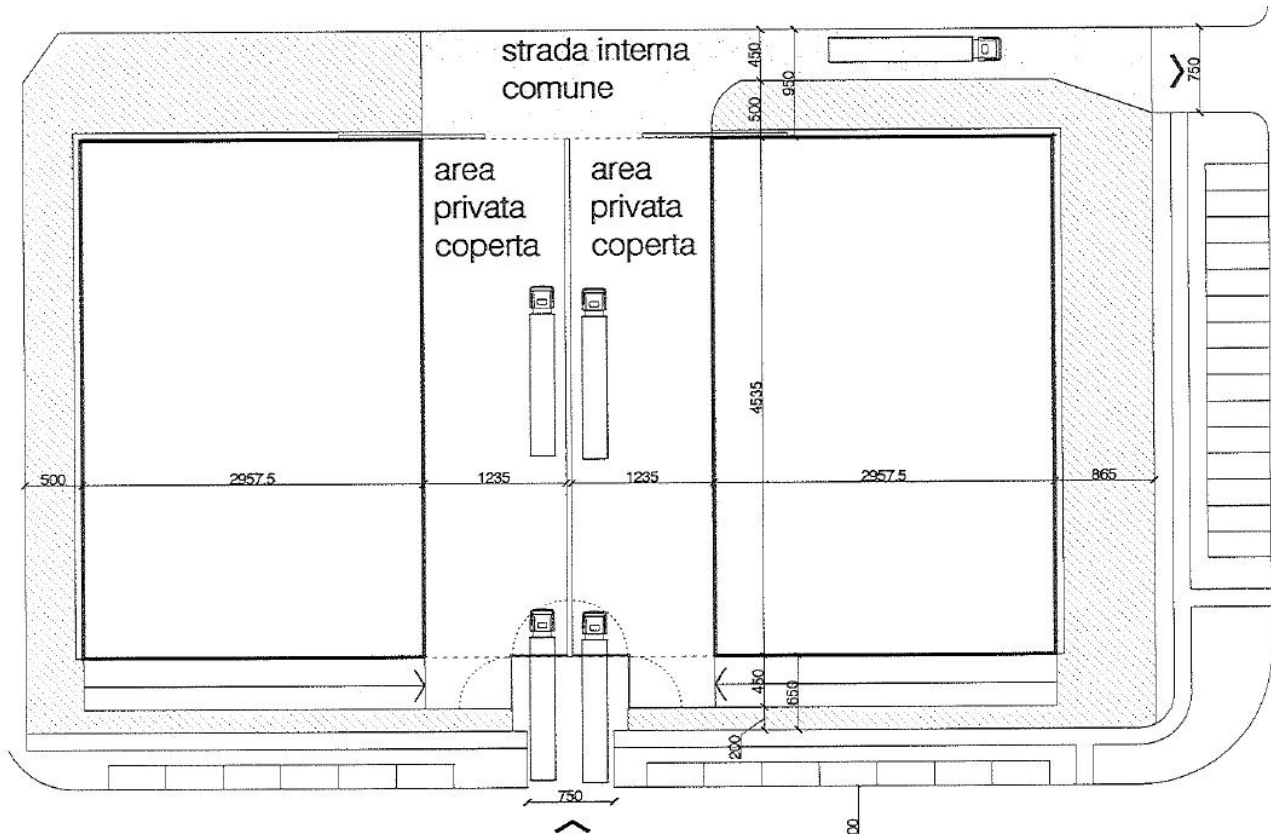

## Industrial land for Sale in Meda

Sale

Ref. 3876

PRICE: Confidential  
Negotiation

**6.000 sq.m**