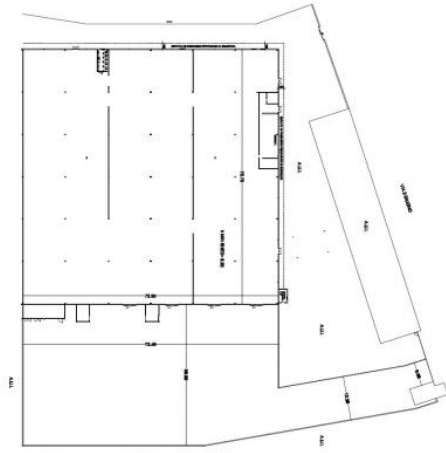

SOGIM srl

Via Margherita De Vizzi Viganò 93/95 - Cinisello Balsamo (MI) - Phone number 026607091
richieste@sogim.net - <https://www.sogim.net/en>
VAT 02533900961