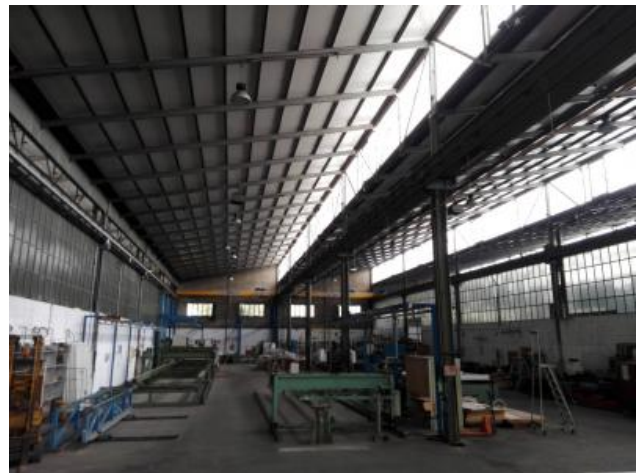

SOGIM srl

Via Margherita De Vizzi Viganò 93/95 - Cinisello Balsamo (MI) - Phone number 026607091
richieste@sogim.net - <https://www.sogim.net/en>
VAT 02533900961