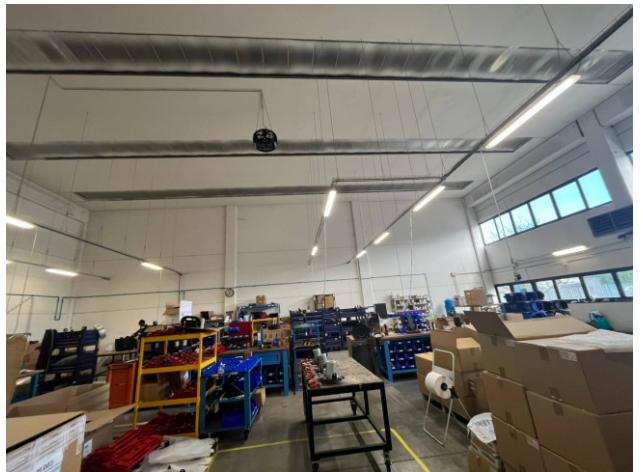

Covered area sq.m.: 700 sq.m

Local processing sq.m.: 550 sq.m

Loft sq.m.: 150 sq.m

Uncovered area sq.m.: 280 sq.m

SOGIM srl

Via Margherita De Vizzi Viganò 93/95 - Cinisello Balsamo (MI) - Phone number 026607091
richieste@sogim.net - <https://www.sogim.net/en>
VAT 02533900961