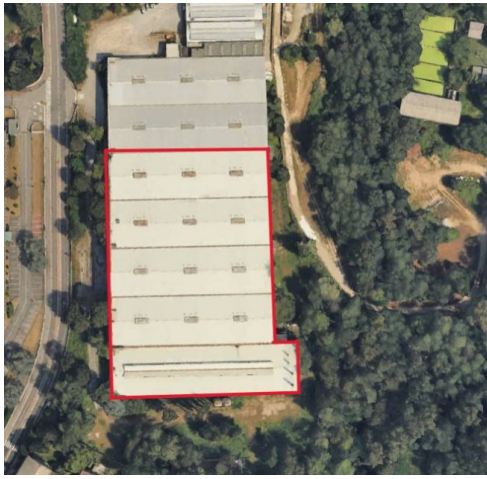

SOGIM srl

Via Margherita De Vizzi Viganò 93/95 - Cinisello Balsamo (MI) - Phone number 026607091
richieste@sogim.net - <https://www.sogim.net/en>
VAT 02533900961