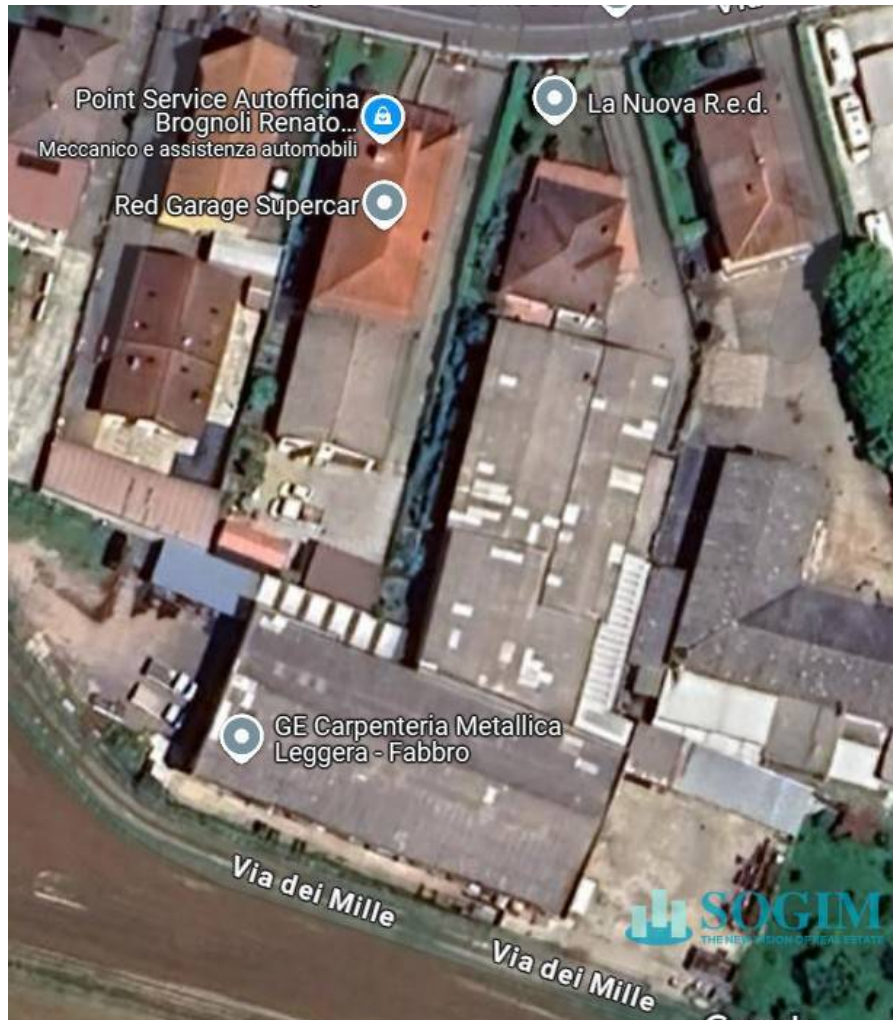

Shed for Sale in Vellezzo BelliniGiovenzano - via Camussone

Sale

Ref. 26140

PRICE: Confidential
Negotiation

2.050 sq.m

Property Informations

Address: via Camussone

Zip Code: 27010