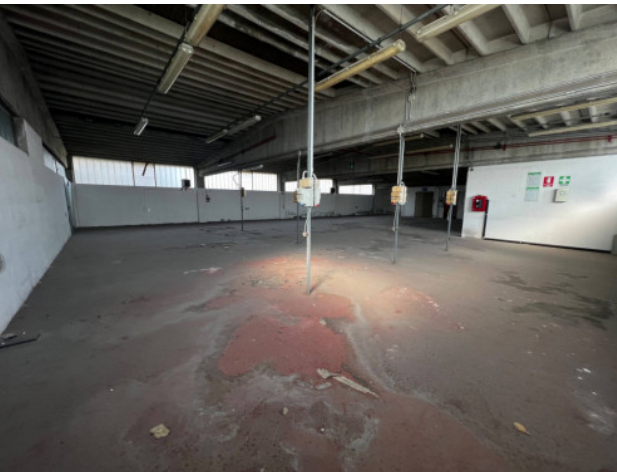

SOGIM COMO

via Vittorio Emanuele II,26 - Como (CO) - Phone number 031/8123506
como@sogim.it - <https://www.sogim.net/en>
VAT 02533900961